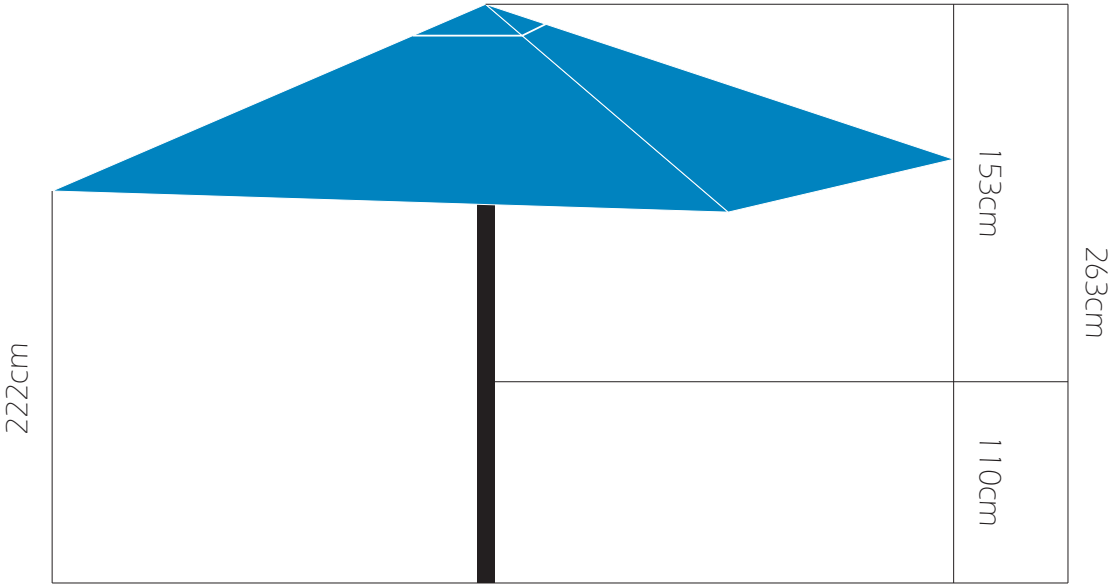

2M SQUARE MARKET UMBRELLA

Frame

2M SQ Aluminium Market Umbrella, Black Gloss Powder Coat, 47.6MM Joint Pole, 18 x 24MM Rib With Alum Bracket, Black 4K Plastic Hub With Pin System, Double Pulley, Black Plastic Cap, Self Cloth Pulley Bag.

COVER with OPTIONAL VALANCE

250 gsm Solflex (Acrylic Canvas) Material Double Sewn Edge, Velcro Rib Pocket, Velcro Closure Band, Matching Fabric and Colour for Air Vent and Rib Pockets

2m Sq Market Umbrella Commercial	
Product Type	2m square market umbrella
Umbrella Shape	Square
Umbrella Frame	Aluminium
Number of ribs	4
Material	Aluminium
Height (cm)	263cm
Weight (kg)	7kg
Frame Wall Thickness	1.5mm
Venting System	Top wind vent
Cover Printing Method	Screen (grade 8 UV inks)
Cover weight treated (g/m²)	250
Frame Dia & Wall Thickness	48mm split pole (1.5mm wall thickness)
Mast Position	Central
Opening System	Double pulley system with stainless steel runners
Optional add-ons	Valance
Rib Profile	24mm x 18mm (1.5mm wall thickness)
Total height closed (cm)	263cm
Total height open (cm)	263cm
Walkthrough Height (cm)	222cm