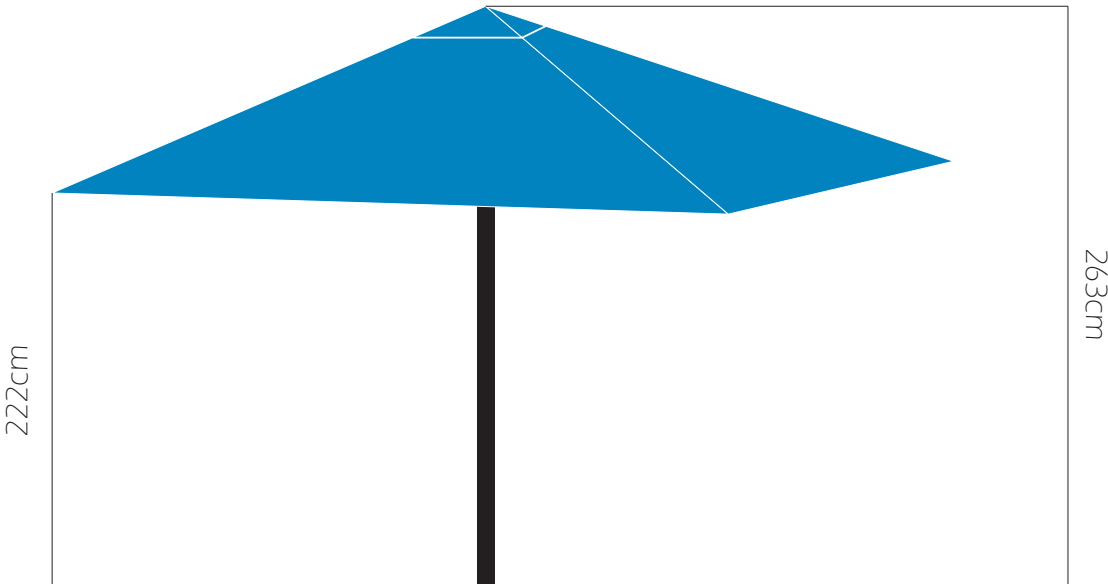

# 3M SQUARE MARKET UMBRELLA

### Frame

3M SQ Aluminium Market Umbrella, Black Gloss Powder Coat, 47.6MM Straight Pole, 18 x 24MM Rib With Alum Bracket, Black 8K Plastic Hub With Pin System, Double Pulley, Black Plastic Cap, Self Cloth Pulley Bag.

### COVER with OPTIONAL VALANCE

250 gsm Solflex (Acrylic Canvas) Material Double Sewn Edge, Velcro Rib Pocket, Velcro Closure Band, Matching Fabric and Colour for Air Vent and Rib Pockets

3M Sq Market Umbrella Commercial	
<b>Product Type</b>	3m square market umbrella
<b>Umbrella Shape</b>	Square
<b>Umbrella Frame</b>	Aluminium
<b>Number of ribs</b>	8
<b>Material</b>	Aluminium
<b>Height (cm)</b>	263cm
<b>Weight (kg)</b>	9kg
<b>Frame Wall Thickness</b>	2.5mm
<b>Venting System</b>	Top wind vent
<b>Cover Printing Method</b>	Screen (grade 8 UV inks)
<b>Cover weight treated (g/m<sup>2</sup>)</b>	250
<b>Frame Dia &amp; Wall Thickness</b>	48mm straight pole (2.5mm wall thickness)
<b>Mast Position</b>	Central
<b>Opening System</b>	Double pulley system with stainless steel runners
<b>Optional add-ons</b>	Valance
<b>Rib Profile</b>	24mm x 18mm (2.5mm wall thickness)
<b>Total height closed (cm)</b>	263cm
<b>Total height open (cm)</b>	263cm
<b>Walkthrough Height (cm)</b>	222cm