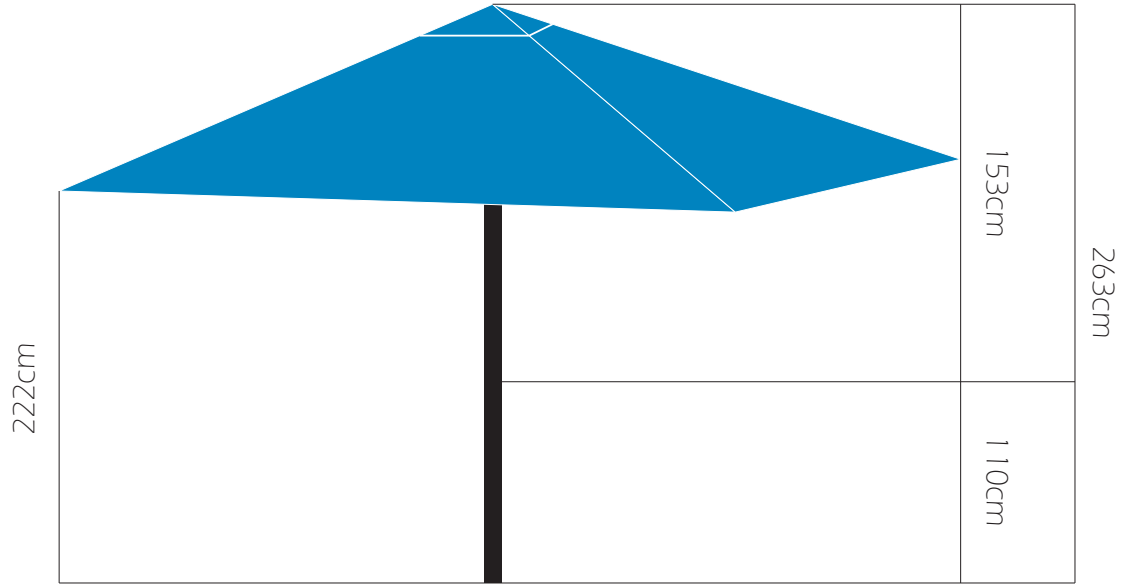

2M SQUARE WOOD MARKET UMBRELLA

Frame

2M SQ Hardwood Market Umbrella, 48MM Joint Pole with 220mm Bottom Pole Protector, 17 x 26mm Rib With L-CLIP, Brown 4K Plastic Hib With Pin System, Double Pulley, Brown Plastic Cap, Self Cloth Pulley Bag

COVER with OPTIONAL VALANCE

250 gsm Solflex (Acrylic Canvas) Material, Double Sewn Edge, Velcro Rib Pocket, Velcro Closure Band, Matching Fabric and Colour for Air Vent and Rib Pockets

	2m Sq Market Umbrella Commercial
Product Type	2m square market umbrella
Umbrella Shape	Square
Umbrella Frame	Premium Hardwood
Number of ribs	4
Material	Wood
Height (cm)	263cm
Weight (kg)	9kg
Frame Wall Thickness	Solid Hardwood
Venting System	Top wind vent
Cover Printing Method	Screen (grade 8 UV inks)
Cover weight treated (g/m²)	250
Frame Dia & Wall Thickness	48mm split pole (Premium Hardwood)
Mast Position	Central
Opening System	Double pulley system with stainless steel runners
Optional add-ons	Valance
Rib Profile	24mm x 18mm (Premium Hardwood)
Total height closed (cm)	263cm
Total height open (cm)	263cm
Walkthrough Height (cm)	222cm