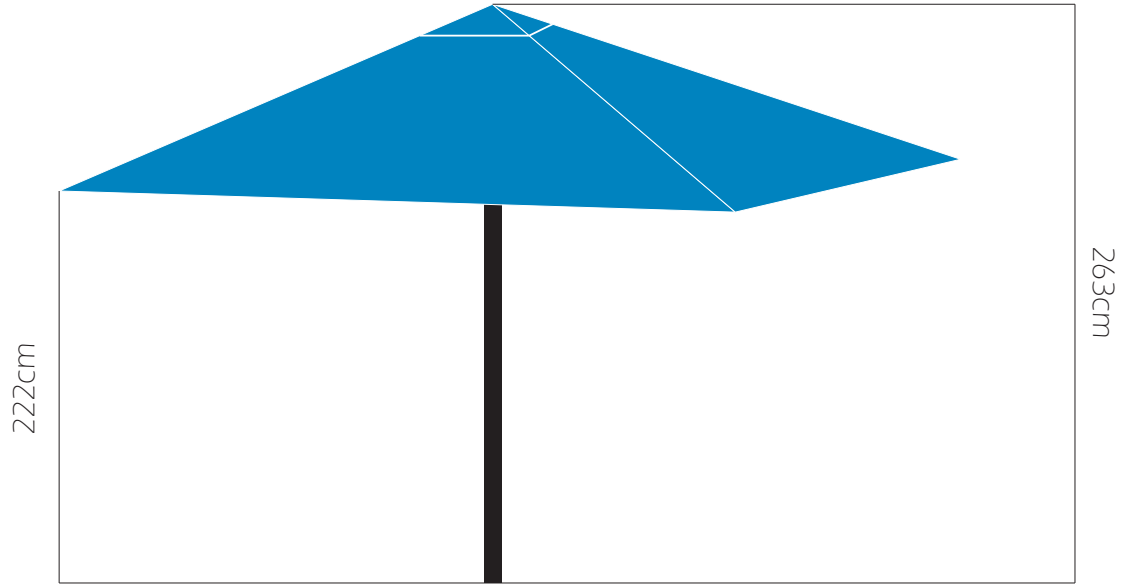

# 3M SQUARE WOOD MARKET UMBRELLA

## Frame

3M SQ Hardwood Market Umbrella, 48MM Straight Pole with 220mm Bottom Pole Protector, 17 x 26mm Rib With L-CLIP, Brown 8K Plastic Hib With Pin System, Double Pulley, Brown Plastic Cap, Self Cloth Pulley Bag

## COVER with OPTIONAL VALANCE

250 gsm Solflex (Acrylic Canvas) Material Double Sewn Edge, Velcro Rib Pocket, Velcro Closure Band, Matching Fabric and Colour for Air Vent and Rib Pockets

	3M Sq Market Umbrella Commercial
<b>Product Type</b>	3m square market umbrella
<b>Umbrella Shape</b>	Square
<b>Umbrella Frame</b>	Premium Hardwood
<b>Number of ribs</b>	8
<b>Material</b>	Wood
<b>Height (cm)</b>	263cm
<b>Weight (kg)</b>	9kg
<b>Frame Wall Thickness</b>	Solid Hardwood
<b>Venting System</b>	Top wind vent
<b>Cover Printing Method</b>	Screen (grade 8 UV inks)
<b>Cover weight treated (g/m<sup>2</sup>)</b>	250
<b>Frame Dia &amp; Wall Thickness</b>	48mm straight pole (Premium Hardwood)
<b>Mast Position</b>	Central
<b>Opening System</b>	Double pulley system with stainless steel runners
<b>Optional add-ons</b>	Valance
<b>Rib Profile</b>	24mm x 18mm (Premium Hardwood)
<b>Total height closed (cm)</b>	263cm
<b>Total height open (cm)</b>	263cm
<b>Walkthrough Height (cm)</b>	222cm